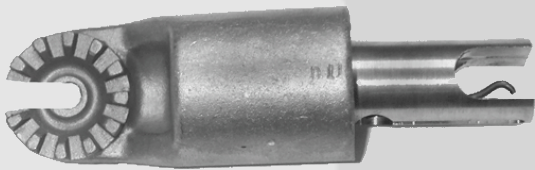

LV Fuse Extractor Flowline and Nilcrom

FES2 - Fuse Extractor Stick 2 Head
Insulated Stick with Nilcrom extractor one end
and Pigtail extractor on the other end for the
Flowline fuses.
Length overall 400mm

LV USE ONLY

Extractor Heads

**FEHRS30— Nilcrom
Fuse Extractor**

**FEH — Flowline Fuse
Extractor**

INDIVIDUAL HEADS AVAILABLE ALSO

WEB: www.austutilities.com.au
EMAIL: sales@forcorp.com.au

PHONE: 08 9406 3200