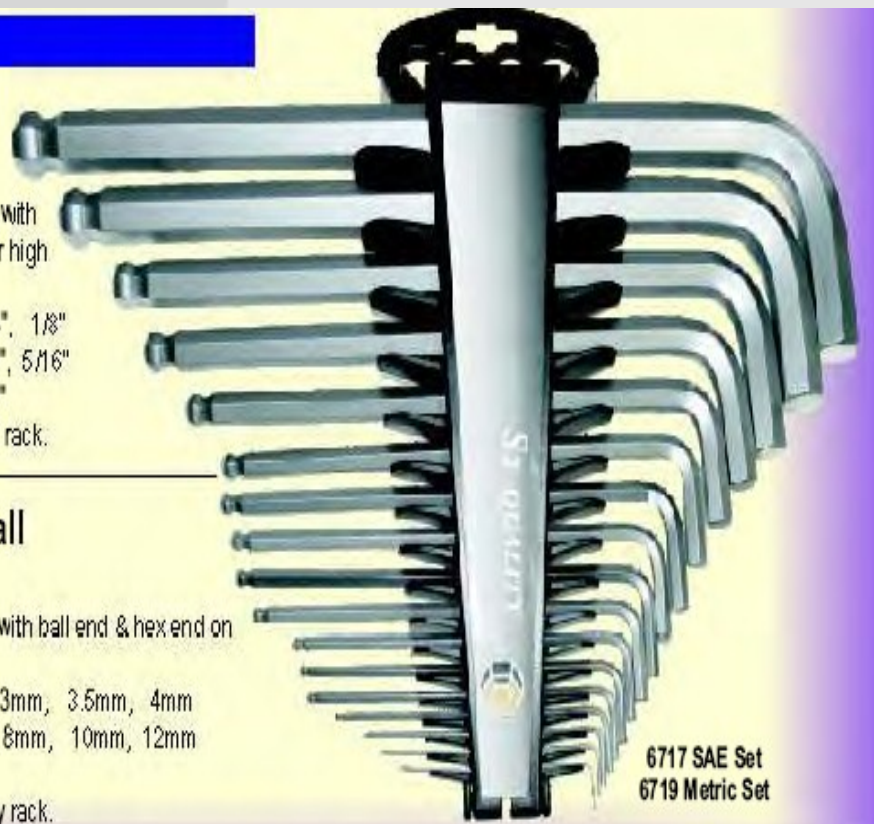

Long Arm Hex Key Set

Long Arm Hex Key Set

6717 17Pc. SAE Jumbo Ball Drive Hex Key Set

High quality S2 steel long hex keys with ball end & hex end on short end for high leverage.

Sizes: 0.050", 1/16", 5/64", 3/32", 7/64", 1/8",
9/64", 5/32", 3/16", 7/32", 1/4", 5/16",
3/8", 1/2", 9/16", 5/8", 3/4"

Supplied in sturdy friction-hold carry rack.

6719 17Pc. Metric Jumbo Ball Drive Hex Key Set

High quality S2 steel long hex keys with ball end & hex end on short end for high leverage.

Sizes: 1.3mm, 1.5mm, 2mm, 2.5mm, 3mm, 3.5mm, 4mm,
5mm, 5.5mm, 6mm, 7mm, 8mm, 10mm, 12mm,
14mm, 17mm, 19mm

Supplied in sturdy friction-hold carry rack.

6717 SAE Set
6719 Metric Set

WEB: www.austutilities.com.au
EMAIL: sales@austutilities.com.au

PHONE: 08 9406 3200